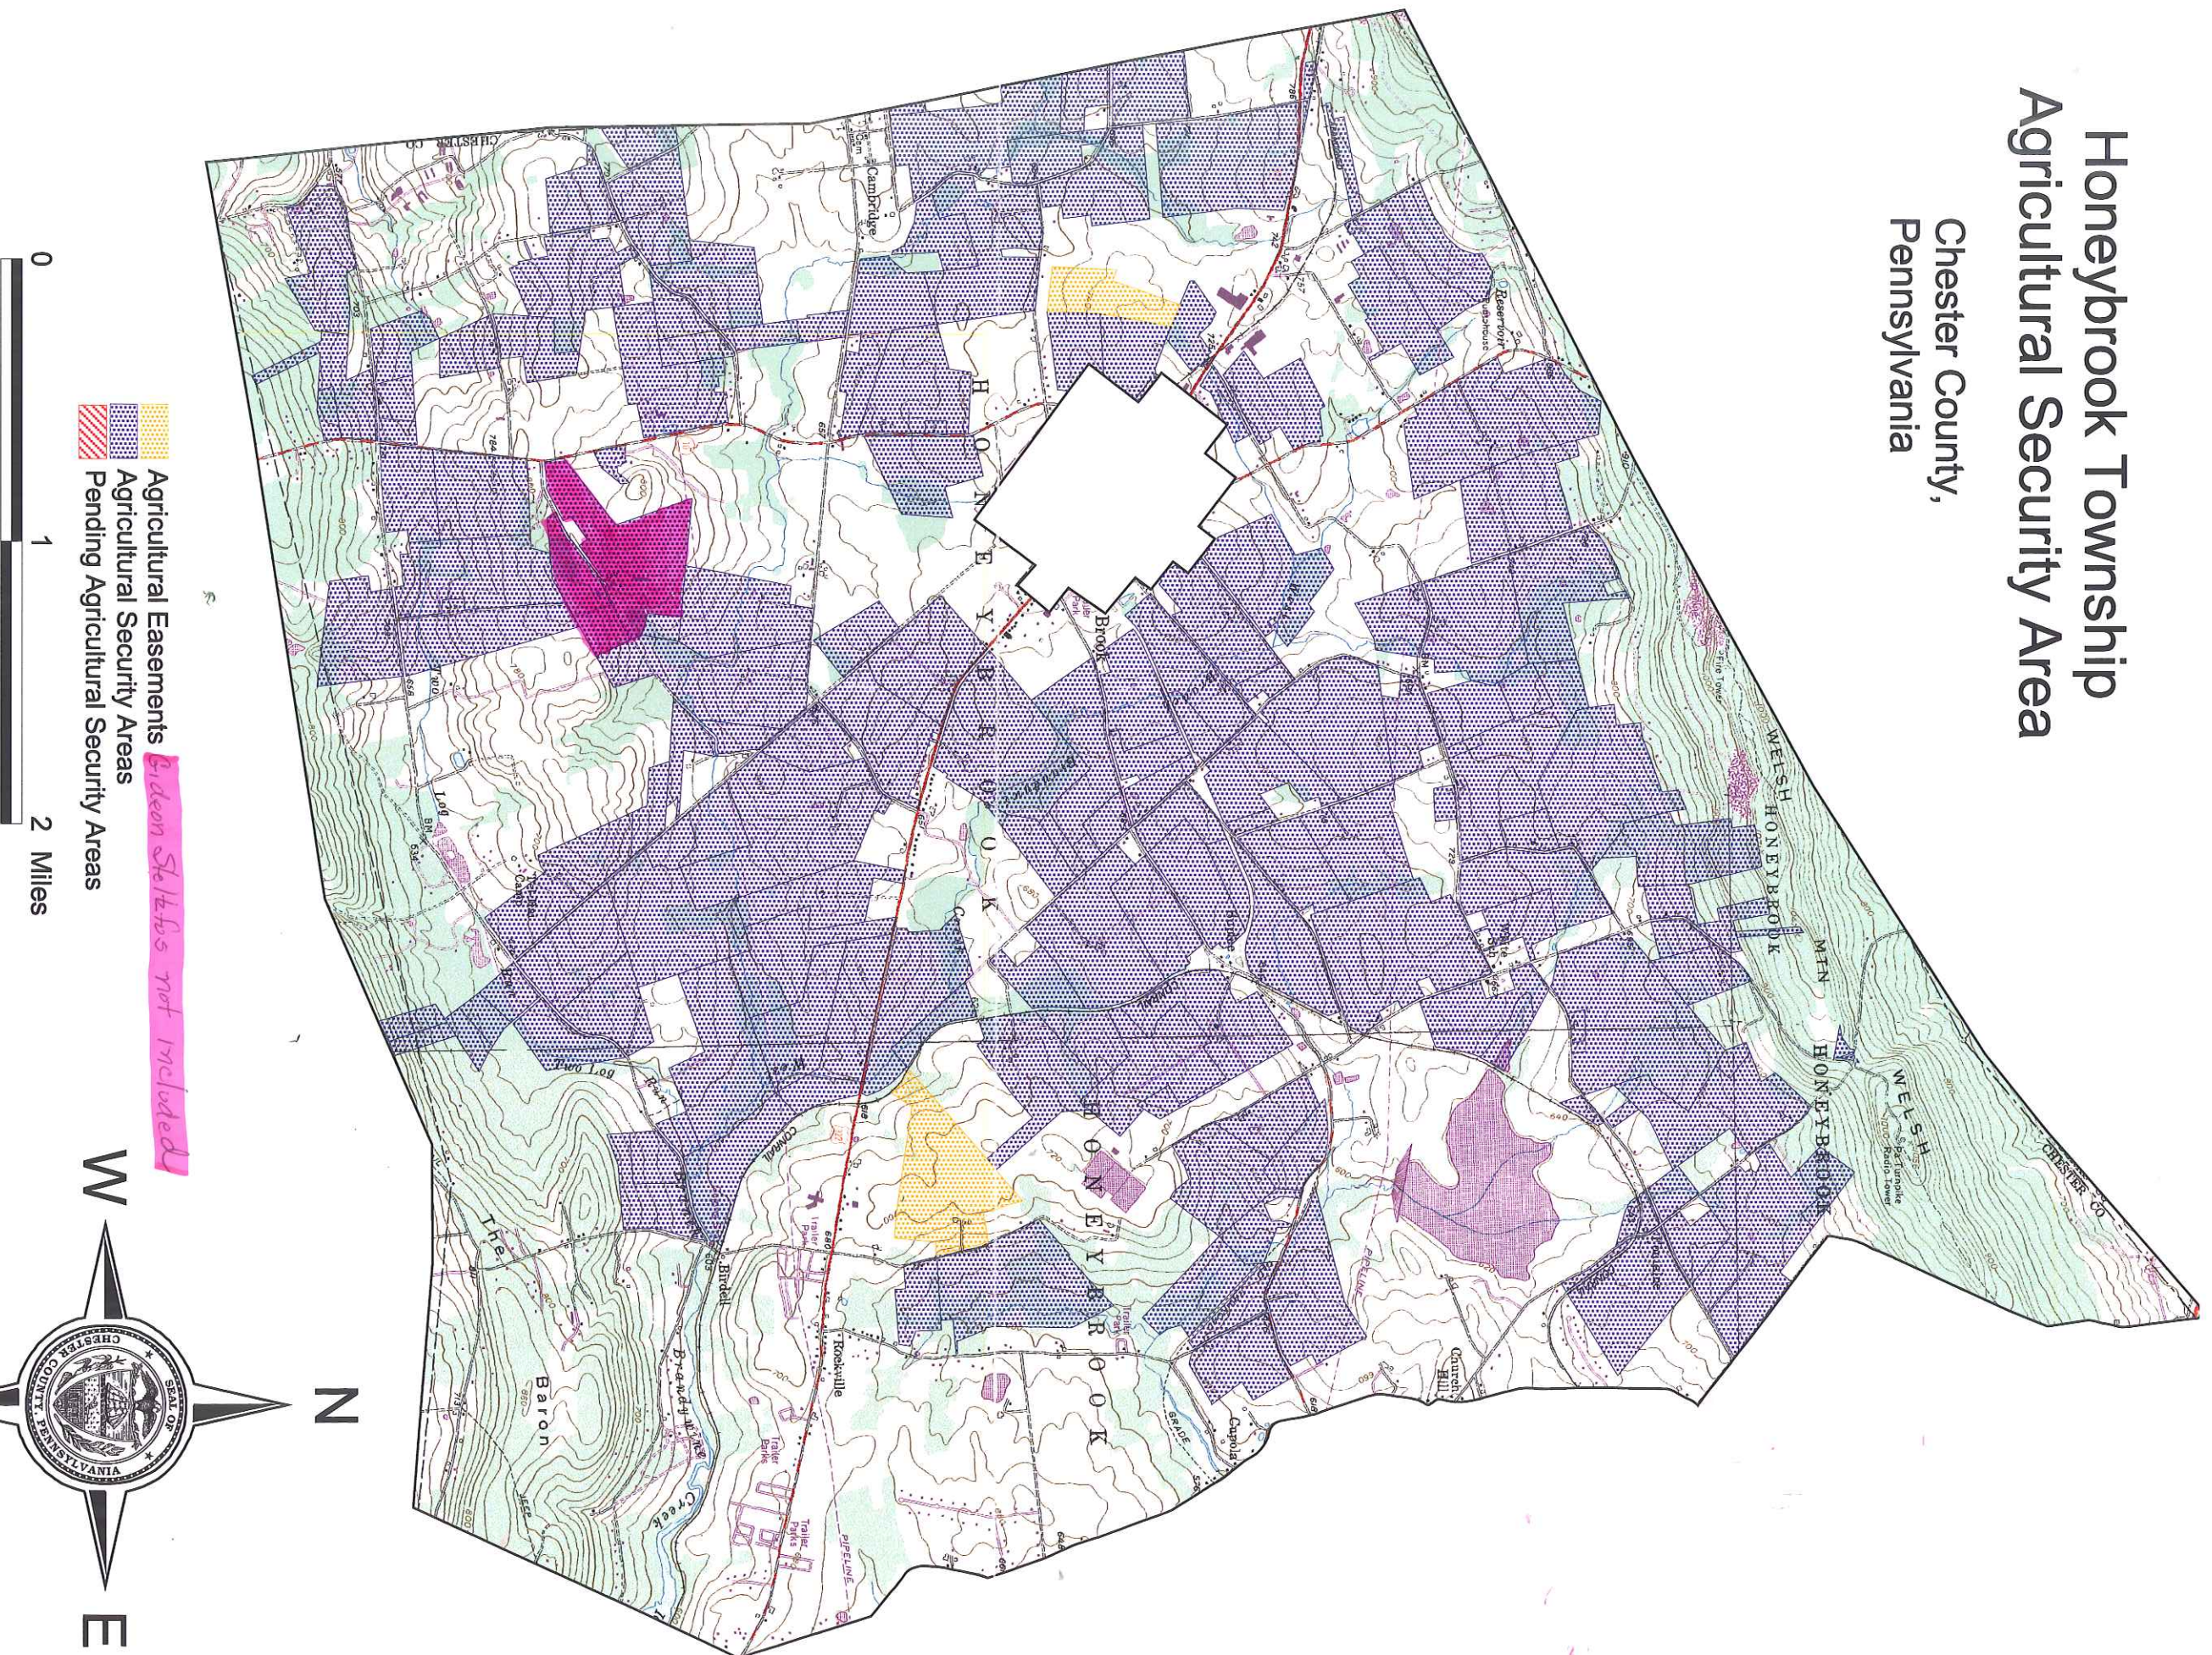

Honeybrook Township Agricultural Security Area

Chester County,
Pennsylvania

- Agricultural Easements
- Agricultural Security Areas
- Pending Agricultural Security Areas

0 1 2 Miles

Note: Map contains selected parcel information from the Chester County Land Records (ChesCO-LRS) System. The parcels are displayed on an image file from USGS for reference purposes. The county parcels layer may not match the underlying USGS image in all cases.

As of September, 2000 (per Resolution 84-2000)